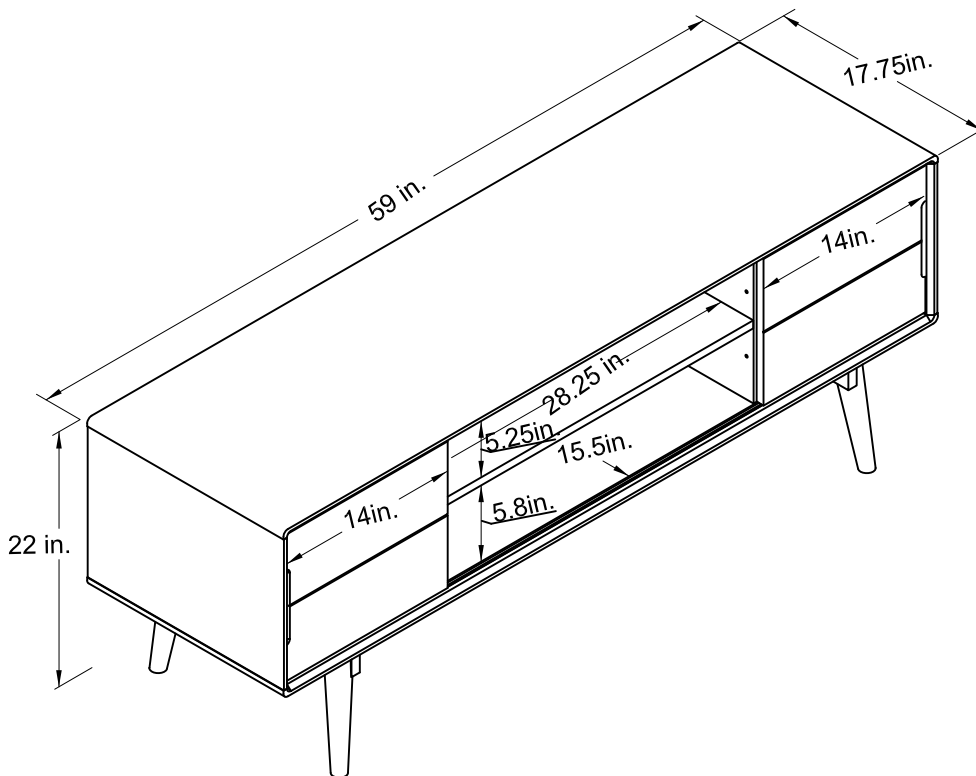

TV Stand

Model Number: 8753801COM

Finish: Walnut

OVERALL PRODUCT SIZE(in inches)

TV Stand:59"(W)*17.75"(D)*22"(H)

MAXIMUM WEIGHT CAPACITIES